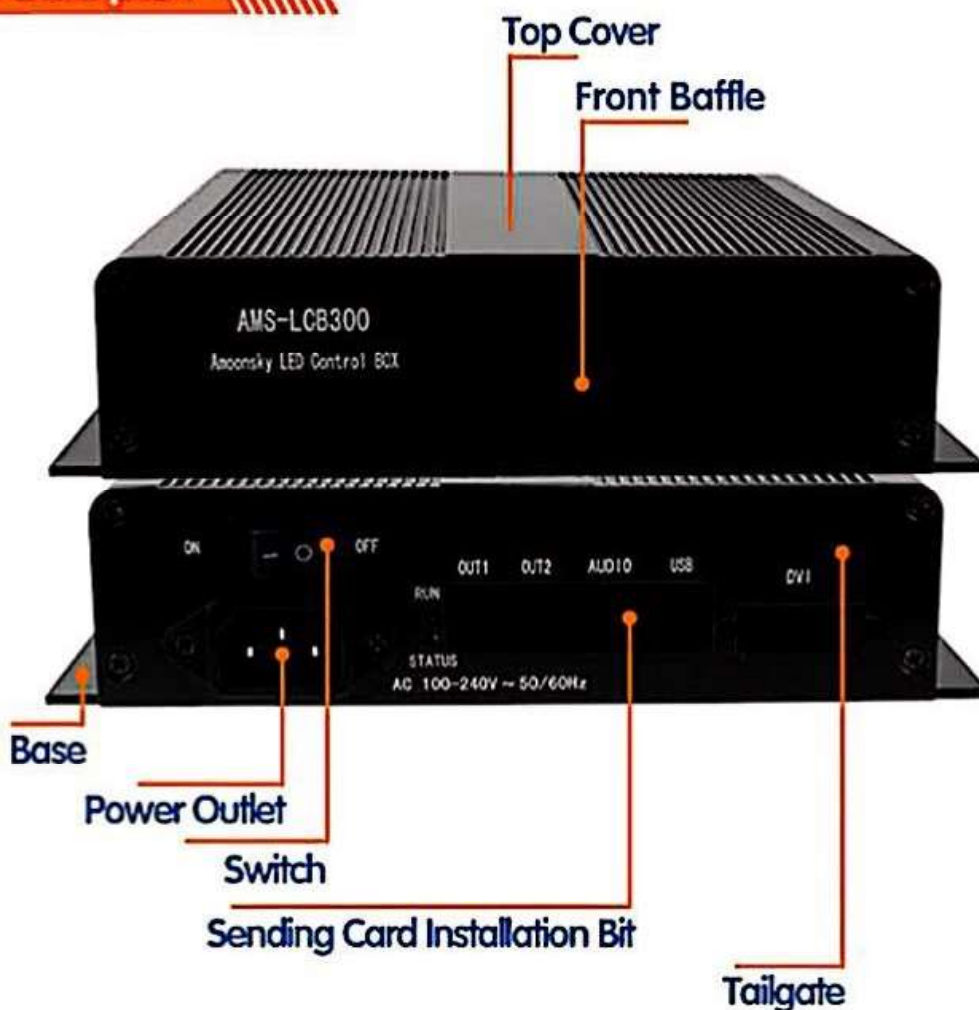

Main Feature

Built-in Brand Meanwell Power Supply
(INPUT:100-240V AC 0.35A; OUTPUT:+5V 3.0A)
Three Core Power Cord, Box Ground Wire, Safer To Use
Strong Overall Industrial Design, Molded Case
Scrub Paint, Not Easy To Scratch Off Paint
Compact Body, Easy To Carry

Support Linsn TS802D、TS921, Nova MSD300, BSTAR DBS-HVT11IN, Mooncell V30S, OnbonBX-VS,
TX-13D (Not Support Colorlight S2, Please Contact Customer Service If Necessary.)

Appearance Description

System Topology

LED Display

Send Card

Notebook

AMS-LCB300

→ Input

→ Output

Product Size

Brand: AMOONSKY
Model: AMS-LCB300
Color: Black

Name: External Sending Box (1 To 1)
Material: Metal
Size: 205mm*171mm*50mm